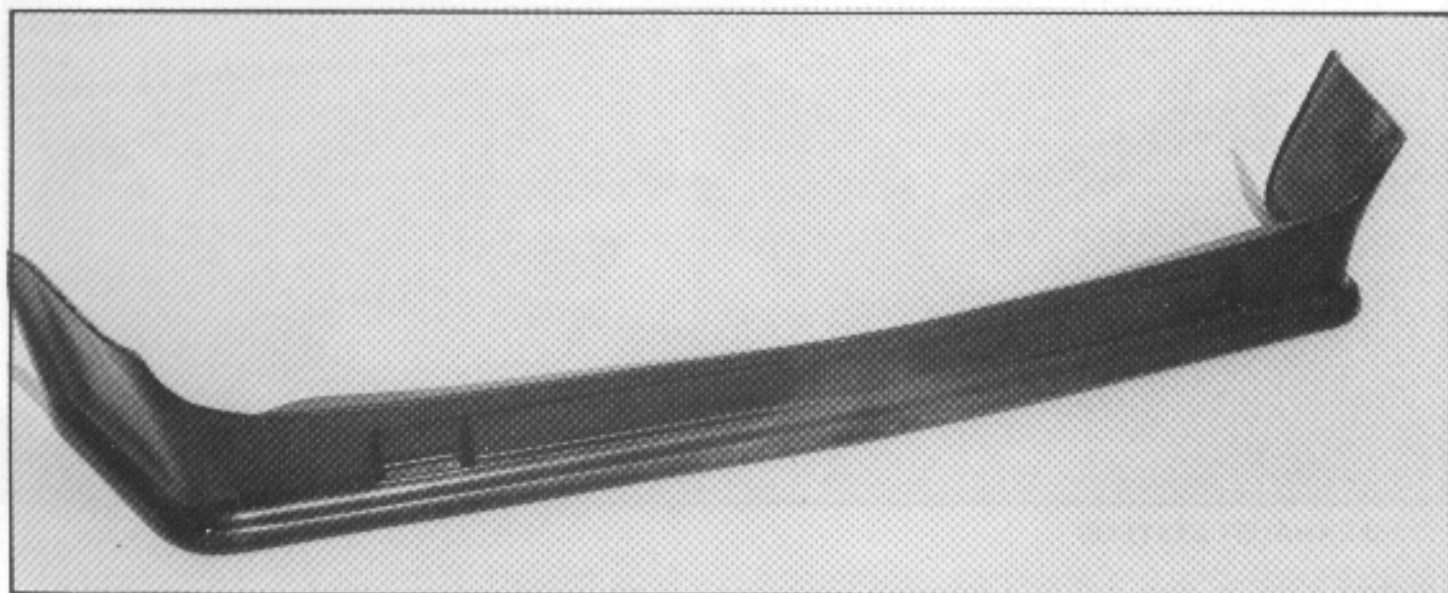

Part No.	Application	Price
50200	75-77 Monza - 140 C.I. (Not pictured)	\$ 69.95
50201	Monza, Starfire, Sunbird, Skyhawk V-6 and V-8 - All	\$ 99.95
50202	Monza - 151 C.I.	\$ 99.95

DOBI AIR DAMS

DOBI has designed this skirted air dam especially for your GM automobile. Air dams are the new technological design in frontal aero dynamics. They allow less air drag, greater road adhesion, and better cooling. The unique flexible rubber skirt design takes the worry out of driving as you pass over dips, speed bumps and driveways. All dams come complete with necessary mounting hardware and instructions.

Part No. 50710 Dobi Skirted Dam - All Models (Skirt included) \$ 99.95

You may purchase the skirt material separately to use as side skirt.

Part No. 50711 Side Skirt \$2.50 per foot

DOBI URETHANE DAM

This is the practically unbreakable air dam for the Monza. Made from special strong space age polyurethane to resist cracks, chips or breakage. You may now take advantage of reduced wind resistance and improved handling of an air dam winter and summer. Easy, bolt-on installation, requires only simple hand tools. Comes complete with detailed instructions and all necessary hardware. Best of all, our dams are easily painted to color match your car.