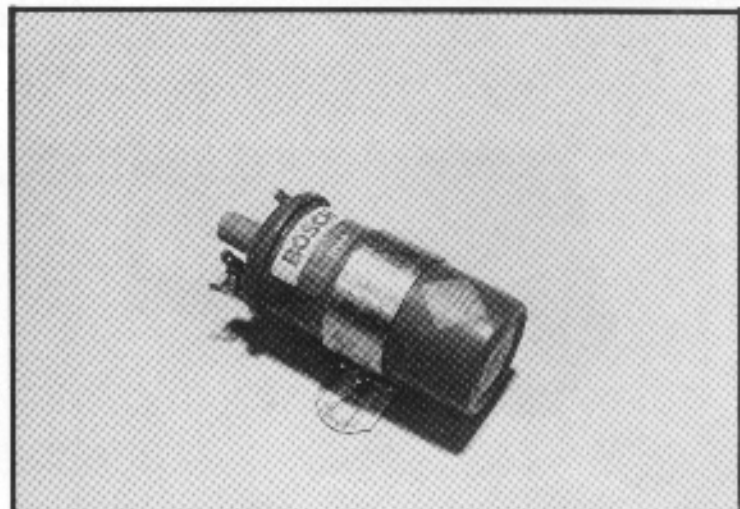

DOBI TYVEK COVER

This car cover is made from a new spaceage material, Tyvek. This white olephin fabric allows water to run off quickly, yet breathes to protect against rust and mildew. A draw string button edge insures that it hugs the car and guarantees a snug fit. This special Tyvek material is super lightweight and soft to protect the cars finish.

Part No.	Application	Price
50839	Monza, Sunbird, Skyhawk Starfire - all	$ 69.95

DOBI WIRE SET

DOBI's Silicon Wire Set is voltage tested to 70,000 volts, thus insuring a hot spark to each cylinder. The DOBI Wire Set eliminates conduction problems caused by stock wire sets.

This new silicone wire set will withstand extreme temperatures which means less chance of wire failure. Also, there is no radio interference whether you race or just do normal city driving. Dobi also offers the 8mm wire for cars equipped with electronic ignition systems.

Part No.	Application	Price
50545	4 Cylinder	$12.95
50546	6 Cylinder	$14.95
50547	8 Cylinder	$16.95
50550	4 Cylinder 8mm CD	$16.95
50548	6 Cylinder 8mm CD	$19.95
50549	8 Cylinder 8mm CD	$22.95

BOLDER TINTS

Correct sun glare with bolder tint. Bolder tint is made of two-way, reflective transparent material. It is above your line of sight and does not interfere with traffic vision. If you want to stop the suns glare and add style to your Monza then bolder tint is your solution.

Part No.	Application	Price
Smoke with White Letters		
50994	Monza	$ 10.95
50995	Sunbird	$ 10.95
50996	Starfire	$ 10.95
50997	Skyhawk	$ 10.95

BOSCH COIL

This high voltage coil made by Bosch, has a more intense spark than stock. This will improve performance and economy. This high voltage coil is what you need for performance and economy.

Part No. 50540	Bosch Coil - All models	$ 21.95