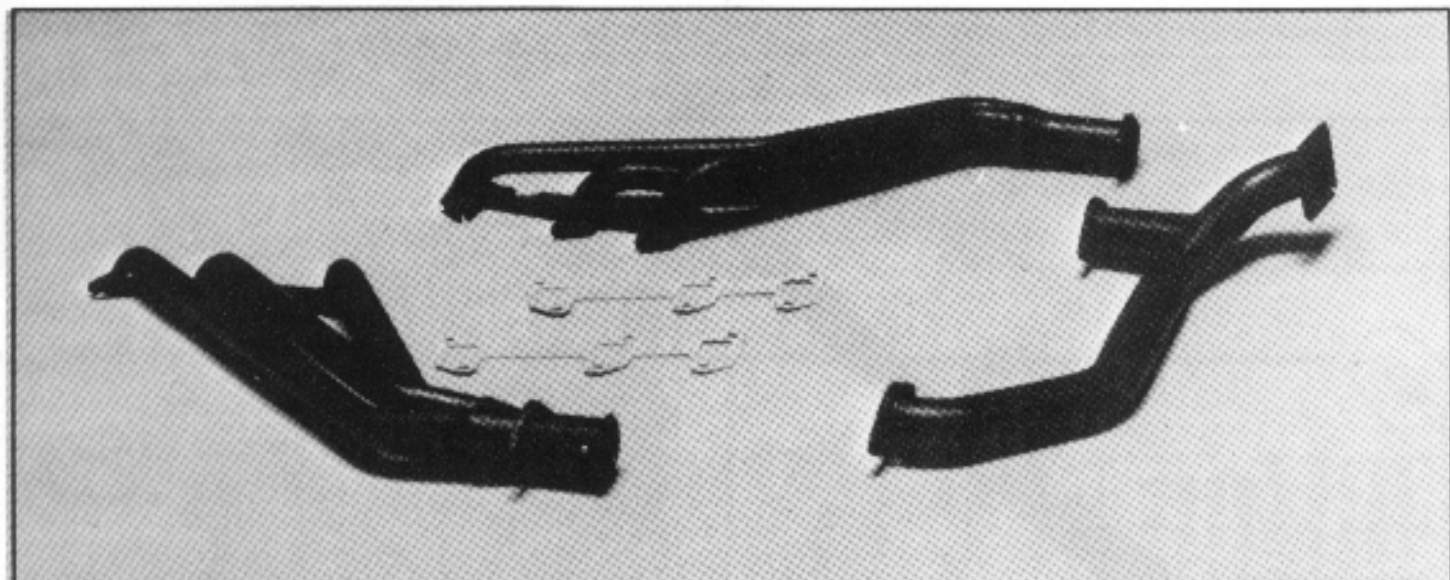

STORE SHOWROOM:

Please feel free to come see our showroom. Hours are 9:00 a.m. to 5:00 p.m., Monday thru Friday. Saturday, 9:00 a.m. to 3:00 p.m.

DOBI EXHAUST HEADERS

DOBI has spent hours of testing time to design the most efficient exhaust headers for Monzas, Skyhawks, Starfires and Sunbirds. Each header was designed especially for each particular engine. DOBI has also incorporated the most advanced design techniques in header design. This insures that each DOBI header produces the greatest performance increase, also, increased fuel economy and helps let the engine run cooler. All of DOBI'S headers are made from heavy gauge header tubing. This insures that DOBI headers will last.