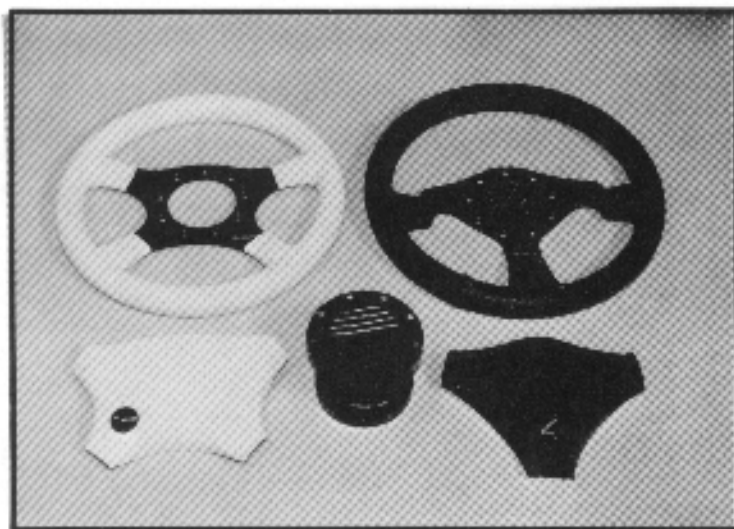

DOBI CUSTOM STEERING WHEELS

These beautiful wheels are made in France from simulated leather. They are available in black, red or white and 3 or 4 spoke design. You may also add the color coordinated pad for that added touch. Available in 14" diameter and includes mounting adaptor.

Wheel No.	Price	Pad No.	Price	Make	Spokes	Color
50920	89.95	50990	27.95	Monza	4	Black
50991	89.95	50992	27.95	Monza	4	Red
50993	89.95	50994	27.95	Monza	4	White
50989	89.95	50095	27.95	Monza	3	Black
50996	89.95	50997	27.95	Monza	3	Red
50998	89.95	50999	27.95	Monza	3	White

DOBI I-LIDS

The new easy way to give your Sunbird, Monza, Skyhawk or Starfire the race look. These smoke covered headlight covers are made from high quality plexiglas. Designed to be removed in minutes for night driving. Each kit comes complete with instructions and all mounting hardware.

Part No.	Application	Price
50910	Monza w/Quad Rect. - 75-77 . . .	$ 19.95 kit
50911	Monza w/Quad Rect. - 78-80 . . .	$ 19.95 kit
50912	Monza w/Dual 7" - 78-80	$ 19.95 kit

Also available in clear

50950	Monza w/Quad Rect. 75-77	$19.95 kit
50951	Monza w/Quad Rect. 78-80	$19.95 kit
50952	Monza w/ Dual 7" 78-80	$19.95 kit

BOOKS

A great book for Monza owners. The suspension book states the theories and principles of turning your suspension into easy to understand terms. A must for all serious drivers.

Part No.	Application	Price
51104	How to make your car handle	$ 9.95

DOBI WINK MIRROR

The ideal rear view mirror. Racers understand the value of great rear view vision to eliminate blind spots. The DOBI Wink Mirror gives you this safe advantage. Available in 4 or 5 panel versions to eliminate blind spots.

Part No. 50900	4 Panel	$19.95
Part No. 50901	5 Panel	$21.95