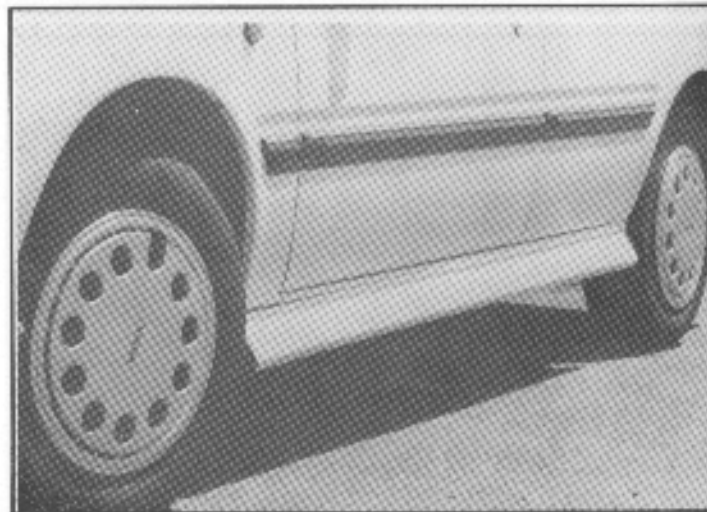

DOBI SIDE SKIRTS

Add that dramatic competition look to your Monza with these Dobi side skirts. Unique two piece construction of ABS plastic upper and flexible rubber bottom insure long lasting looks. These are the finest skirts available.

Part No.	Application	Price
50869	Monza - All.....	$129.95 pr.

DOBI AIR TRIMMERS

These air trimmers have been race developed and proven. The universal wing trims reduce drag by controlling the direction of airflow across the hood. Made in black semi-rigid polyurethane foam. Sold in pairs and they come complete with instructions.

Part No.	Application	Price
50892	Monza, Sunbird, Skyhawk, Starfire.	$19.95

DOBI/TURBO TAIL

This new Whaletail is made by the Reaction Injection Molding (RIM) process. This allows the tail to be "soft". The ability to give when hit or run into. This is the same process used in making the Porsche factory tail. Two different tails are available. One for coupes and one for the fastbacks.

Part No.	Application	Price
50824	Turbotail - Coupes.....	$179.95
50825	Turbotail - Fastback	$179.95

DOBI STYLING SKIRTS

You may now give your Monza that distinctive styling touch. These ABS skirts are easily installed while the ABS plastic adds strength. They may be painted to match your car or left black.

Part No.	Application	Price
5C875	Monza, Skyhawk, Starfire, Sunbird All.....	$110.00 pair