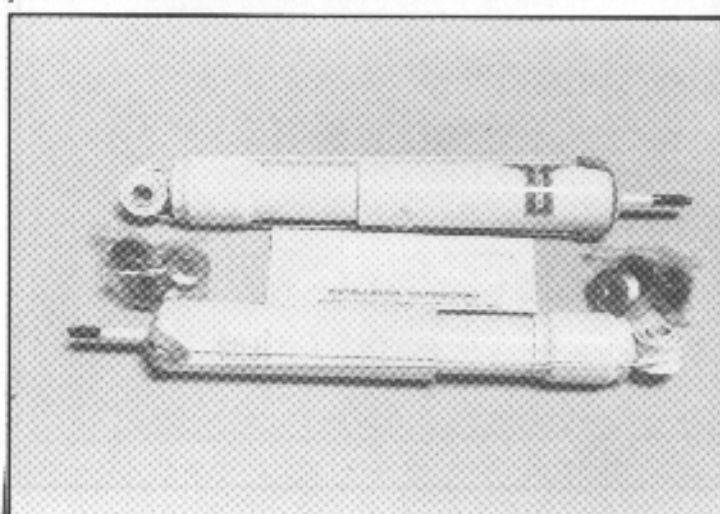

DOBI'S STANDARD ADJUSTABLE SHOCKS

These fully self adjusting shocks are the best shocks for your money. These moderately priced shocks are self adjusting to save you the hassle of trying to get the proper adjustment. They automatically adjust to the particular driving condition giving you superior cornering and handling stability. Replace your worn shocks today with the shock priced right for you.

Part No. 50610 Front Shocks ..... $ 29.95 pr.
Part No. 50611 Rear Shocks ..... $ 29.95 pr.

DOBI BRA

Dobi's Monza Bra is designed to install in minutes. Protect your Monza from scratches caused by sand, pebbles and other road hazards. All the surface of the bra that comes in contact with the paint are covered in soft cotton. Easy to install and comes with instructions.

Part No.	Application	Price
50800	Monza 75-80 Fastback ..... with Quad Headlights	$ 89.95

DOBI'S SWAY BARS

If you want your car to handle better than any car in its class, then you need DOBI'S Sway Bars. DOBI'S large diameter front and rear sway bars will make your car corner flatter and quicker. Each bar comes complete with installation instructions and all mounting hardware. Give your car that extra handling edge with DOBI'S Sway Bars. All bars come with urethane mounting bushings.

Part No. 50620 Front Sway Bar - 1-1/8" $69.95
Part No. 50622 Rear Sway Bar - 7/8" $69.95

GAS SHOCKS

These top quality, automatically adjusting, double action gas filled shock absorbers are the best on the market today. The combination of highly-pressurized gas and all weather fluid helps minimize bounce and sway to deliver better road handling. It is the best gas shock on the market today for your money.

Part No. 50612 Front Shocks ..... $ 59.95 pair
Part No. 50613 Rear Shocks ..... $ 59.95 pair