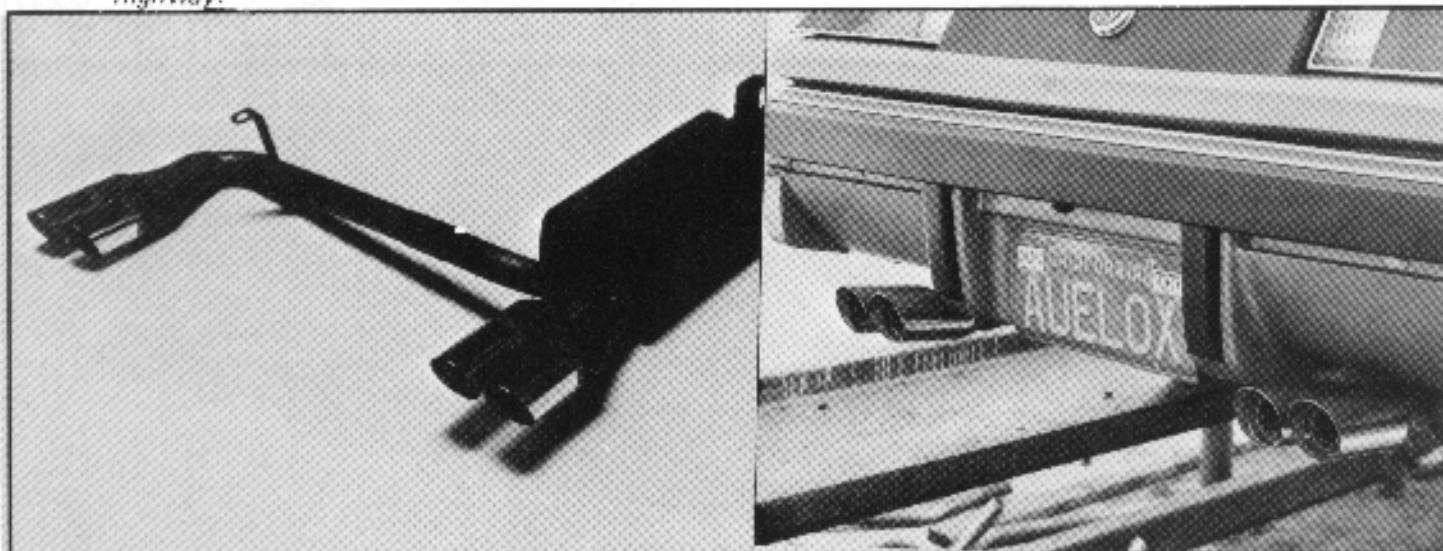

DOBI EXHAUST SYSTEMS

Without a doubt, there will be a noticeable improvement in the engine performance of your Monza, Starfire, Sunbird, and Skyhawk. As any performance minded enthusiast knows, original or standard equipment places a very restrictive and burdensome output upon your engine. The installation of a fully engineered exhaust system for your car, will almost completely eliminate back pressure. The performance of your engine is increased because the exhaust flow, gas and speed is drastically improved. The DOBI Exhaust System for your car will increase acceleration and at the same time improve gas mileage per gallon. The DOBI Exhaust System utilizes 16 gauge tubing, almost two times more protection than most other systems, and although the state of California has some of the most rigid automotive laws in the nation, the DOBI Exhaust System meets all California noise level requirements.

Part No.	Application	Price
50200	75-77 Monza - 140 C.I. (Not pictured)	$ 69.95
50201	Monza, Starfire, Sunbird, Skyhawk V-6 and V-8 - All	$ 99.95
50202	Monza - 151 C.I.	$ 99.95