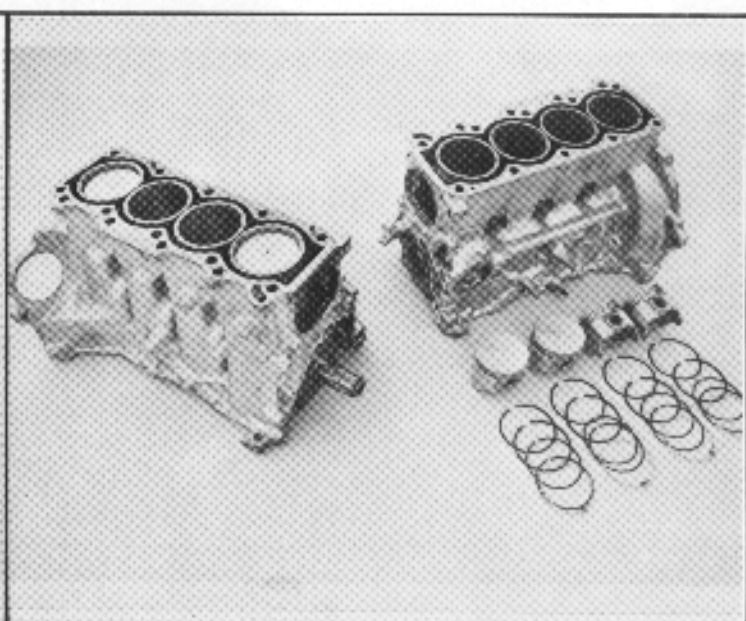

DOBI 2300 ENGINE BLOCKS

DOBI offers this special block for the 2300 engine. This block has steel sleeves to insure long life by preventing cylinder wall wear. The block comes assembled with crank, rods, main and rod bearings, pistons and rings ready for you to install. A must for those who have the all aluminum 2300 blocks. There is a $75.00 core deposit on each block. This is refunded to you when you return your serviceable block prepaid to DOBI.

Part No.	Application	Price
50402	Short Block	$525.00 (comes assembled with crank, rods, pistons, rings, and bearings) - to 74
50400	Short Block	$5.25.00 (comes assembled with crank, rods, pistons, rings, and bearings) - 75 on