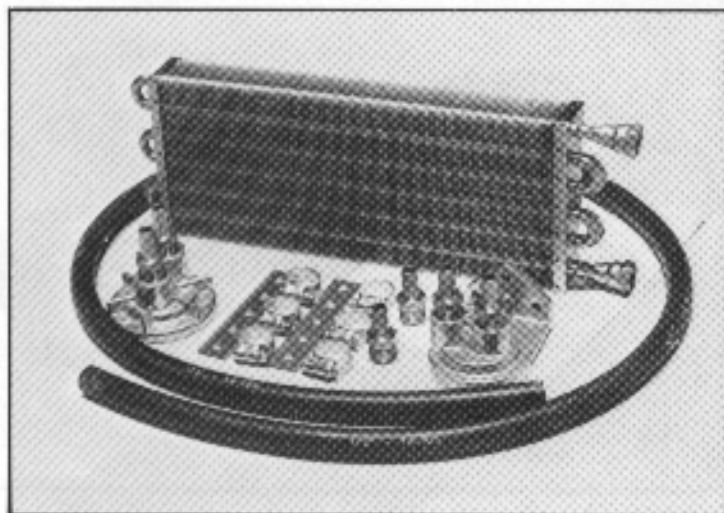

DOBI HEAVY DUTY CLUTCH

DOBI has solved your clutch problems with this heavy duty clutch. Each unit is sold as a matched set of pressure plate and disc. The pressure plate has been stiffened for added strength while the disc utilizes a special heat resistant material for performance. It is recommended that you replace your throw out bearing when replacing the clutch.

Part No. 50310	Monza 140 c.i.	$104.95
Part No. 50311	Monza 242-400 c.i.	$129.95
Part No. 50312	Sunbird, Skyhawk, Starfire V-6	$129.95
Part No. 50313	Monza 305 10-3/8"	$119.95
Part No. 50314	Throw Out Bearing - All	$ 24.95

DOBI OIL COOLER

This engine oil cooler effectively combats the excess heat created by performance driving and heavy duty uses, either in competition or normal street and highway driving. The cooler permits oil to maintain its proper viscosity, allowing for long engine and bearing life. A must for all serious drivers. Kit comes complete for easy installation.

Part No. 50516	Oil Cooler - All models	$ 59.95

DOBI FLEX FAN

This Flex Fan will give your Monza, Skyhawk, Sunbird and Starfire better mileage and greater cooling. It works on the principle that at low speeds it pulls great amounts of air through the radiator for better cooling. At high RPM's it decreases drag on the engine, thus increasing engine horsepower.

Part No.	Application	Price
50552	Flex Fan V6 & V8.	$ 19.95
50551	Flex Fan 4 cly. (1151)	$ 19.95

DOBI CAR COVER

Protect your car from the sun . . . snow . . . rain and dirt. This Dobi car cover is semi custom tailored to fit your car. It is 35% Polycotton and 65% Polyester to insure total breathability. Comes with tie rope for added security. Heavy duty elastic front and rear to insure a snug fit. You also get a antenna kit to let the cover be used on cars that do not have antennas that retract. This green drill cover is ideal to protect your car.

Part No.	Application	Price
50834	Monza, Sunbird, Skyhawk, Starfire.	$ 89.95