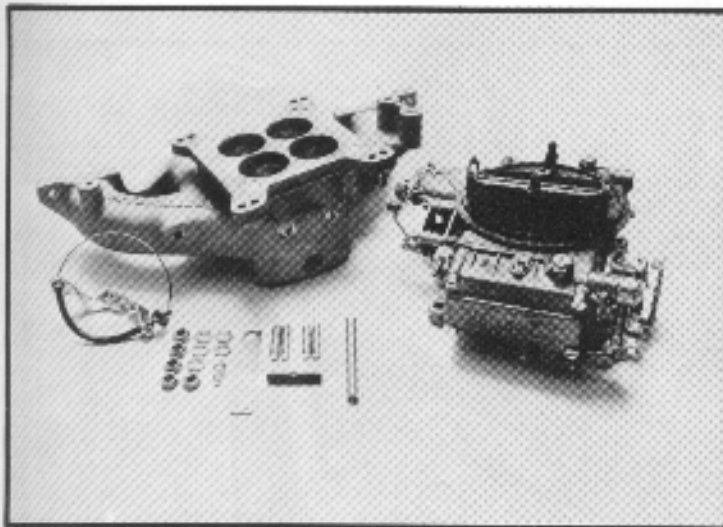

DOBI/OFFENHAUSER MANIFOLD

The ideal way to add performance and economy to your Monza, Starfire, Skyhawk and Sunbird. The dual port design gives your car that extra punch in low to mid RPM's without altering emissions.

Part No.	Application	Price
*51200	4 cyl. (140) . . . . . (uses stock 2 stage 2 bbl carb)	$175.00
*51201	4 cyl. (140) . . . . . (uses 390 cfm carb)	$175.00
*51208	4 cyl. 151 C.I. . . . . (uses 390 cfm carb)	$188.95
*51202	6 cyl. - 1975 . . . . . (uses stock or 390 Holly carb)	$234.95
*51203	6 cyl. 1976-77 . . . . . (uses stock or 390 Holly carb)	$234.95
51204	EGR for 51200	$ 69.95
51205	EGR for 51202 & 51203	$ 69.95
51208	Holly 390 cfm carb for 4 cyl.	$359.95
51206	Holly 390 cfm carb for 6 cyl	$349.95
51207	Air Cleaner (Holly 390)	$ 19.95

DOBI ELECTRIC FANS

Belt driven engine cooling fans are only efficient to 30 mph. Ram air is normally ample to cool the engine above this speed. Our electric fans, thermostatically controlled, operate automatically—only when required. Eliminating excess loads from drive belts and water pump. Electric fans reduce fuel costs by improving performance and MPG. Electric fans can also be used as an auxiliary cooling fan for improved cooling performance.

Part No.	Application	Price
50580	Electric fan 4 & 6 cyl.	$ 79.95
50581	Electric fan 8 cyl (uses 2 fans).	$139.95

DOBI/BABY TORNADO STYLE MIRRORS

These are the original Porsche Style Non-glare Visual Filter Mirror. The lens is 5½"x3½" for added safety. As an added feature, these mirrors can be painted to match your Monza or left flat black. Each mirror comes with all mounting hardware and instructions.

Part No.	Application	Price
50905	Driver Side Mirror	$ 15.95 each
50906	Passenger Side Mirror	$ 15.95 each
50907	Matched Pair Special Price.	$ 29.95 pair

DOBI/BABY TURBO STYLE MIRRORS

This is the new Turbo Mirror from Italy. It is being used as original equipment by Ferrari. Mirror will fit either left or right side. Has 360° adjustment and distortion free non-glare mirror lens.

Part No.	Application	Price
50908	Turbo Mirror.	each $ 15.95
50909	Matched Pair-SPECIAL PRICE pair	$ 29.95

*On 1975 and later vehicles legal in California only for racing vehicles which may never be used upon a highway.