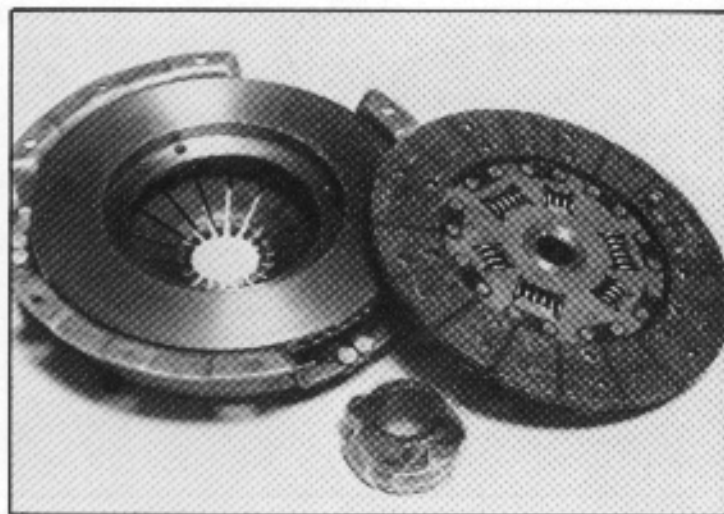

DOBI HEAVY DUTY CLUTCH

DOBI has solved your clutch problems with this heavy duty clutch. Each unit is sold as a matched set of pressure plate and disc. The pressure plate has been stiffened for added strength while the disc utilizes a special heat resistant material for performance. It is recommended that you replace your throw out bearing when replacing the clutch.

Part No. 50310	Monza 140 c.i.	$104.95
Part No. 50311	Monza 242-400 c.i.	$129.95
Part No. 50312	Sunbird, Skyhawk, Starfire V-6	$129.95
Part No. 50313	Monza 305 10-3/8"	$119.95
Part No. 50314	Throw Out Bearing - All	$ 24.95

DOBI OIL COOLER

This engine oil cooler effectively combats the excess heat created by performance driving and heavy duty uses, either in competition or normal street and highway driving. The cooler permits oil to maintain its proper viscosity, allowing for long engine and bearing life. A must for all serious drivers. Kit comes complete for easy installation.

Part No. 50516	Oil Cooler - All models	$ 59.95

DOBI FLEX FAN

This Flex Fan will give your Monza, Skyhawk, Sunbird and Starfire better mileage and greater cooling. It works on the principle that at low speeds it pulls great amounts of air through the radiator for better cooling. At high RPM's it decreases drag on the engine, thus increasing engine horsepower.

Part No.	Application	Price
50552	Flex Fan V6 & V8.	$ 19.95
50551	Flex Fan 4 cly. (1151)	$ 19.95

DOBI CAR COVER

Protect your car from the sun . . . snow . . . rain and dirt. This Dobi car cover is semi custom tailored to fit your car. It is 35% Polycotton and 65% Polyester to insure total breathability. Comes with tie rope for added security. Heavy duty elastic front and rear to insure a snug fit. You also get a antenna kit to let the cover be used on cars that do not have antennas that retract. This green drill cover is ideal to protect your car.

Part No.	Application	Price
50834	Monza, Sunbird, Skyhawk, Starfire.	$ 89.95