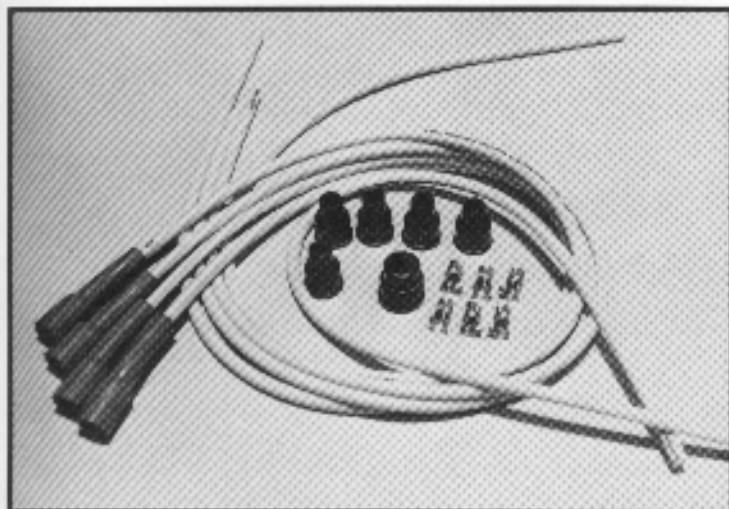

DOBI TYVEK COVER

This car cover is made from a new spaceage material, Tyvek. This white olephin fabric allows water to run off quickly, yet breathes to protect against rust and mildew. A draw string button edge insures that it hugs the car and guarantees a snug fit. This special Tyvek material is super lightweight and soft to protect the cars finish.

Part No.	Application	Price
50839	Monza, Sunbird, Skyhawk Starfire - all	$ 69.95

DOBI WIRE SET

DOBI's Silicon Wire Set is voltage tested to 70,000 volts, thus insuring a hot spark to each cylinder. The DOBI Wire Set eliminates conduction problems caused by stock wire sets.

This new silicone wire set will withstand extreme temperatures which means less chance of wire failure. Also, there is no radio interference whether you race or just do normal city driving. Dobi also offers the 8mm wire for cars equipped with electronic ignition systems.

Part No.	Application	Price
50545	4 Cylinder	$12.95
50546	6 Cylinder	$14.95
50547	8 Cylinder	$16.95
50550	4 Cylinder 8mm CD	$16.95
50548	6 Cylinder 8mm CD	$19.95
50549	8 Cylinder 8mm CD	$22.95

BOLDER TINTS

Correct sun glare with bolder tint. Bolder tint is made of two-way, reflective transparent material. It is above your line of sight and does not interfere with traffic vision. If you want to stop the suns glare and add style to your Monza then bolder tint is your solution.

Part No.	Application	Price
Smoke with White Letters		
50994	Monza	$ 10.95
50995	Sunbird	$ 10.95
50996	Starfire	$ 10.95
50997	Skyhawk	$ 10.95

BOSCH COIL

This high voltage coil made by Bosch, has a more intense spark than stock. This will improve performance and economy. This high voltage coil is what you need for performance and economy.

Part No. 50540	Bosch Coil - All models	$ 21.95