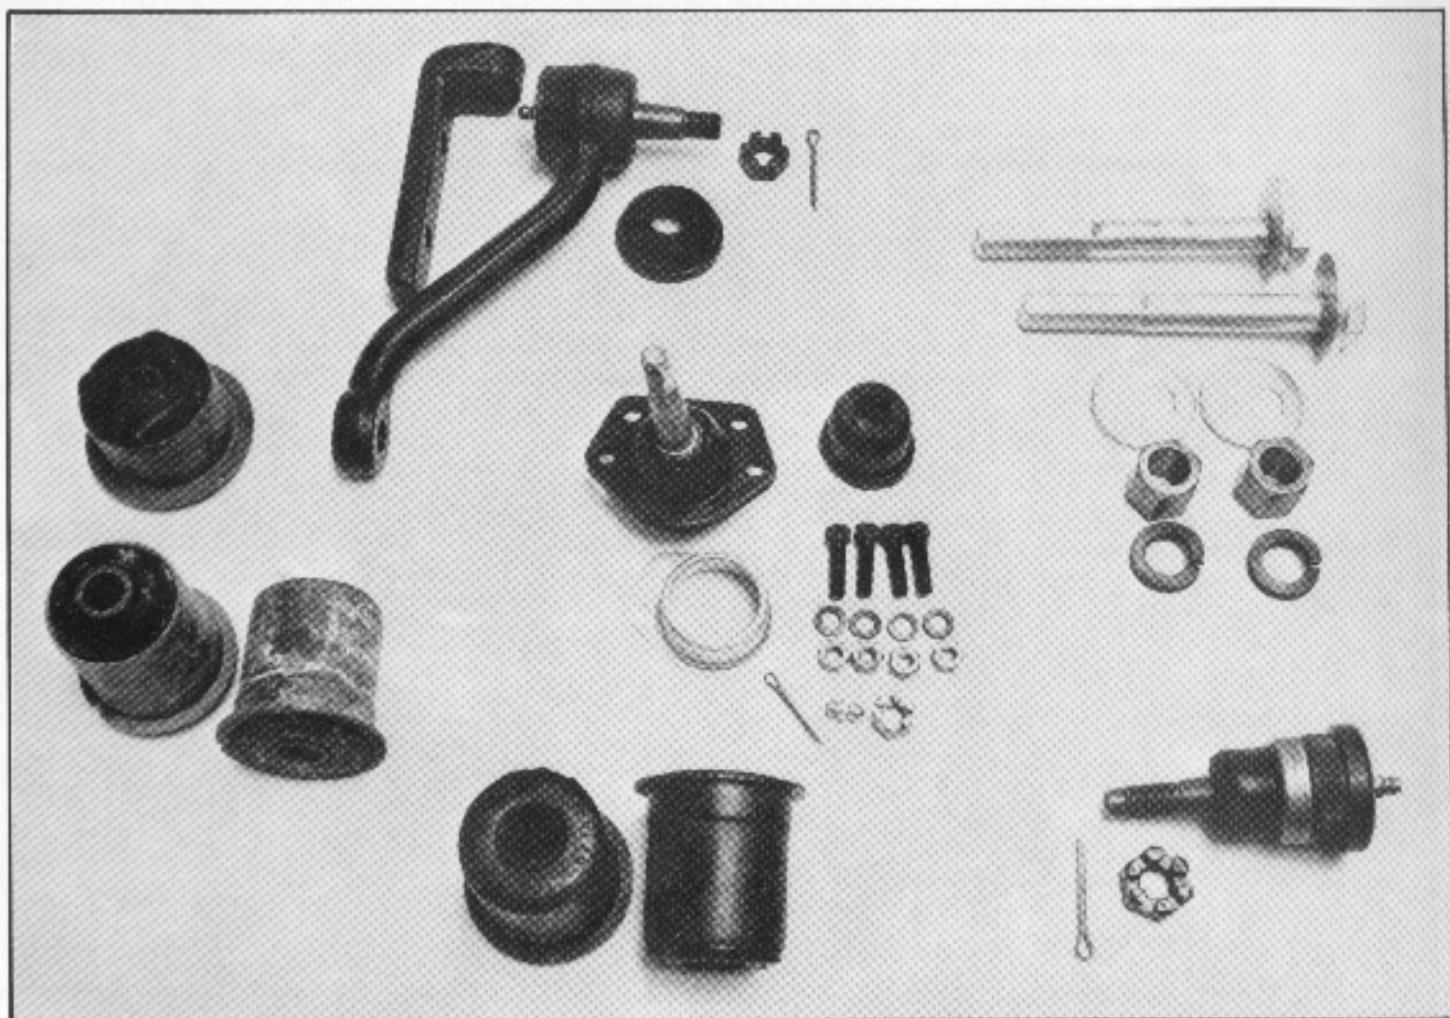

FRONT AND REAR SUSPENSION COMPONENTS

These heavy duty replacement components are ideal for replacing worn out stock components. All units are of the highest quality and they add to the handling performance of all Sunbirds, Skyhawks, Monza, and Starfire Automobiles.

Part No. 50640 High Performance Idler Arm 71-78 ..... $ 29.95

REAR AXLE CONTROL ARM KITS

Part No. 50641 Torque Arm Bushing Kit 75-78 (except 151 C.I. 4 cyl.) ..... $ 12.95
Part No. 50642 Upper Arm Bushing Kit 71-75 (1 kit per arm required) not pictured ..... $ 11.95 kit
Part No. 50643 Lower Arm Bushing Kit 71-78 (1 kit per arm required) ..... $ 17.95 kit

FRONT SUSPENSION KITS

Part No. 50644 Upper Ball Joint 71-78 ..... $ 44.95
Part No. 50645 Upper Inner Bushing Kit 71-78 (Need 2 kits per car) ..... $ 39.95
(high performance eccentric bushing provides additional camber adjustment) not pictured
Part No. 50646 Lower Ball Joint 71-74 (not pictured)..... $ 34.95
Part No. 50647 Lower Ball Joint 75-78 ..... $ 29.95
Part No. 50648 Lower Inner Cam & Bolt Kit 71-77 ..... $ 19.95
Part No. 50649 Lower Inner Bushing Kit 71-78 (2 kits per car)..... $ 15.95